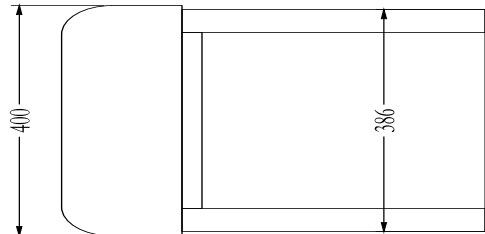

ECCOTRADING  
DESIGN LONDON

LIZZI STOOL

KN238417

**SPECIFICATIONS**

Code: KN238417

Size: 60 x 40 x 43cm High.

Spec: Chocolate Oak. fabric. Bronzed metal details. For COM please enquire  
For further details please click product link below to view webpage.

Product link: [eccotradingdesignlondon.com/products/lizzi-stool](http://eccotradingdesignlondon.com/products/lizzi-stool)

Logistic details: Box size 66 x 46 x 48 cm Weight: 10 kg

Chelsea Harbour Design Centre.  
G11 Ground Floor Design Centre East  
London SW10 0XF