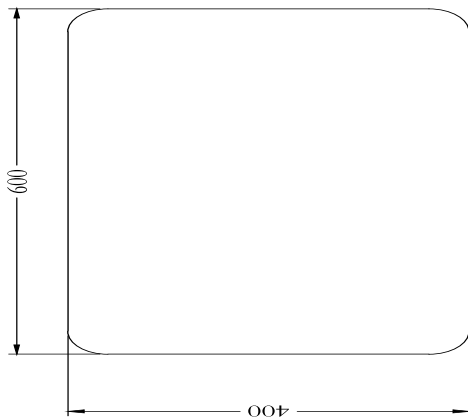

ECCOTRADING  
DESIGN LONDON

LIZZI STOOL

KN238417

**SPECIFICATIONS**

Code: KN238417

Size: 60 x 40 x 43cm High.

Spec: Chocolate Oak. fabric. Bronzed metal details. For COM please enquire  
For further details please click product link below to view webpage.

Product link: [eccotradingdesignlondon.com/products/lizzi-stool](http://eccotradingdesignlondon.com/products/lizzi-stool)

Logistic details: Box size 66 x 46 x 48 cm Weight: 10 kg

Chelsea Harbour Design Centre.  
G11 Ground Floor Design Centre East  
London SW10 0XF