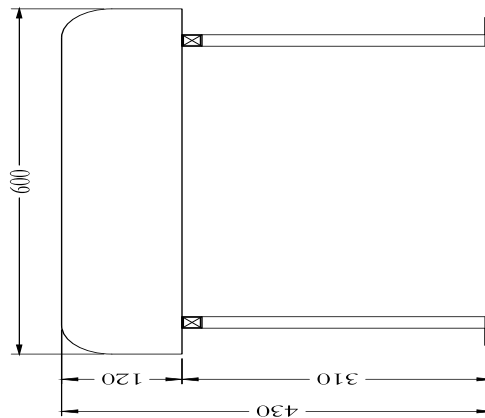

ECCOTRADING  
DESIGN LONDON

LIZZI STOOL

KN238417

**SPECIFICATIONS**

Code: KN238417

Size: 60 x 40 x 43cm High.

Spec: Chocolate Oak. fabric. Bronzed metal details. For COM please enquire  
For further details please click product link below to view webpage.

Product link: [eccotradingdesignlondon.com/products/lizzi-stool](http://eccotradingdesignlondon.com/products/lizzi-stool)

Logistic details: Box size 66 x 46 x 48 cm Weight: 10 kg

Chelsea Harbour Design Centre.  
G11 Ground Floor Design Centre East  
London SW10 0XF