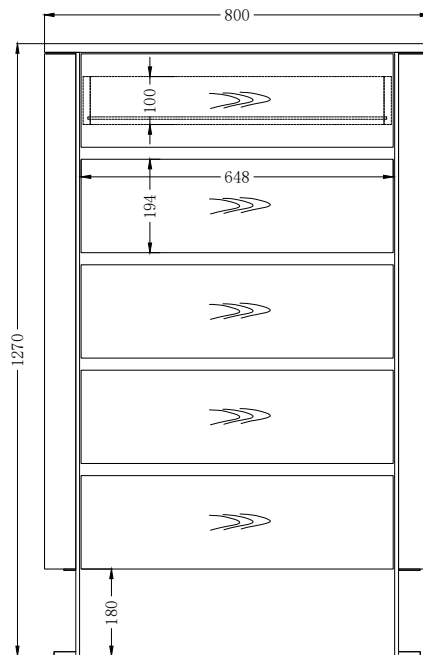

LIZZI TALLBOY

KN231204D

SPECIFICATIONS

Code: KN231204D

Size: 80x 45 x127cm High.

Spec: Chocolate Oak. Soft close Drawers fully lined. Bronzed metal details.

For further details please click product link below to view webpage.

Product link: eccotradingdesignlondon.com/products/lizzi-5-drawer-tall-boy-chest

Logistic details: Box size 86 x 51 x 132 cm Weight: 93 kg

Chelsea Harbour Design Centre.
G11 Ground Floor Design Centre East
London SW10 0XF