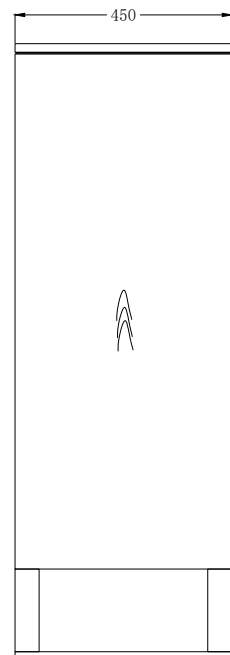

LIZZI TALLBOY

KN231204D

SPECIFICATIONS

Code: KN231204D

Size: 80x 45 x127cm High.

Spec: Chocolate Oak. Soft close Drawers fully lined. Bronzed metal details.

For further details please click product link below to view webpage.

Product link: eccotradingdesignlondon.com/products/lizzi-5-drawer-tall-boy-chest

Logistic details: Box size 86 x 51 x 132 cm Weight: 93 kg

Chelsea Harbour Design Centre.
G11 Ground Floor Design Centre East
London SW10 0XF