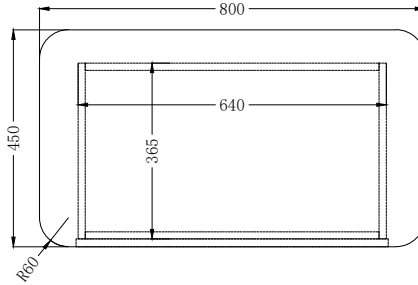

LIZZI TALLBOY

KN231204D

SPECIFICATIONS

Code: KN231204D

Size: 80x 45 x127cm High.

Spec: Chocolate Oak. Soft close Drawers fully lined. Bronzed metal details.

For further details please click product link below to view webpage.

Product link: eccotradingdesignlondon.com/products/lizzi-5-drawer-tall-boy-chest

Logistic details: Box size 86 x 51 x 132 cm Weight: 93 kg

Chelsea Harbour Design Centre.
G11 Ground Floor Design Centre East
London SW10 0XF