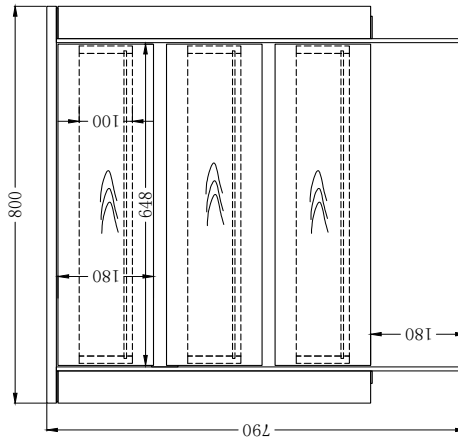

ECCOTRADING
DESIGN LONDON

LIZZI 3 DRAWER CHEST

KN238415

SPECIFICATIONS

Code: KN238415

Size: 80 x 45 x 79cm High.

Spec: Chocolate Oak. Soft close drawers fully lined. Bronzed metal details.

For further details please click product link below to view webpage.

Product link: eccotradingdesignlondon.com/products/lizzi-3-drawer-chest

Logistic details: Box size 86 x 52 x 85 cm Weight: 77 kg

Chelsea Harbour Design Centre.
G11 Ground Floor Design Centre East
London SW10 0XF