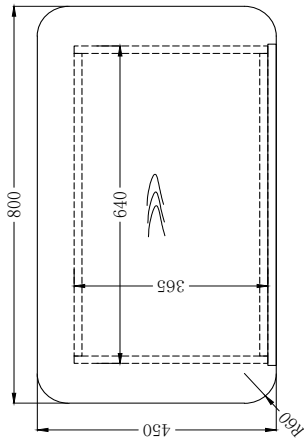

ECCOTRADING
DESIGN LONDON

LIZZI 3 DRAWER CHEST

KN238415

SPECIFICATIONS

Code: KN238415

Size: 80 x 45 x 79cm High.

Spec: Chocolate Oak. Soft close drawers fully lined. Bronzed metal details.

For further details please click product link below to view webpage.

Product link: eccotradingdesignlondon.com/products/lizzi-3-drawer-chest

Logistic details: Box size 86 x 52 x 85 cm Weight: 77 kg

Chelsea Harbour Design Centre.
G11 Ground Floor Design Centre East
London SW10 0XF