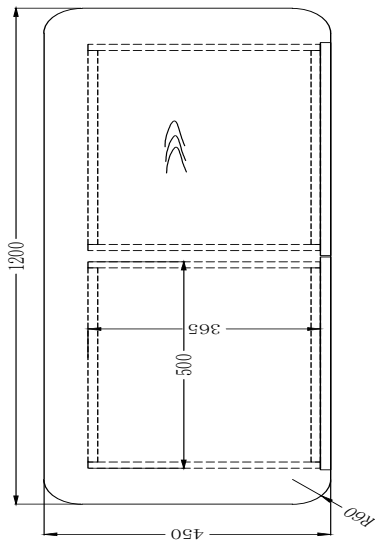

### SPECIFICATIONS

Code: KN231205D

Size: 120 x 45 x 78cm High.

Spec: Chocolate Oak. Soft close Drawers fully lined. Bronzed metal details. Seat clearance 61cm.

For further details please click product link below to view webpage.

Product link: [eccotradingdesignlondon.com/products/lizzi-2-drawer-console](https://eccotradingdesignlondon.com/products/lizzi-2-drawer-console)

Logistic details: Box size 133 x 57 x 91 cm Weight: 45 kg