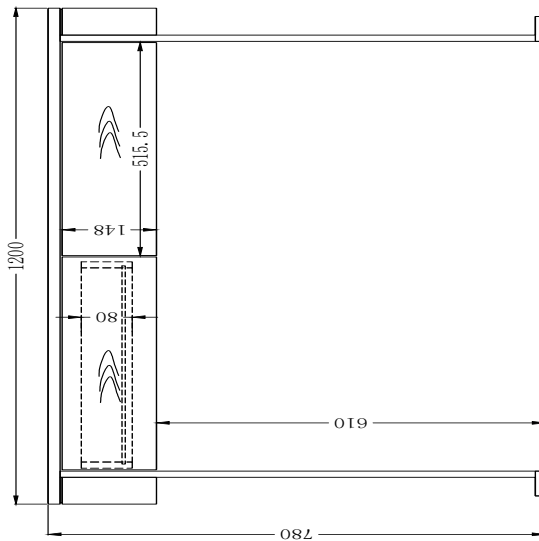

### SPECIFICATIONS

Code: KN231205D

Size: 120 x 45 x 78cm High.

Spec: Chocolate Oak. Soft close Drawers fully lined. Bronzed metal details. Seat clearance 61cm.

For further details please click product link below to view webpage.

Product link: [eccotradingdesignlondon.com/products/lizzi-2-drawer-console](https://eccotradingdesignlondon.com/products/lizzi-2-drawer-console)

Logistic details: Box size 133 x 57 x 91 cm Weight: 45 kg