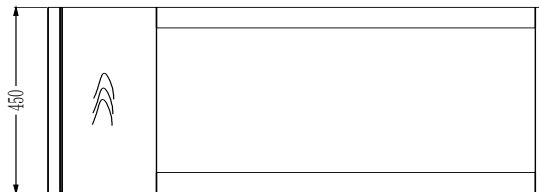

### SPECIFICATIONS

Code: KN231205D

Size: 120 x 45 x 78cm High.

Spec: Chocolate Oak. Soft close Drawers fully lined. Bronzed metal details. Seat clearance 61cm.

For further details please click product link below to view webpage.

Product link: [eccotradingdesignlondon.com/products/lizzi-2-drawer-console](https://eccotradingdesignlondon.com/products/lizzi-2-drawer-console)

Logistic details: Box size 133 x 57 x 91 cm Weight: 45 kg