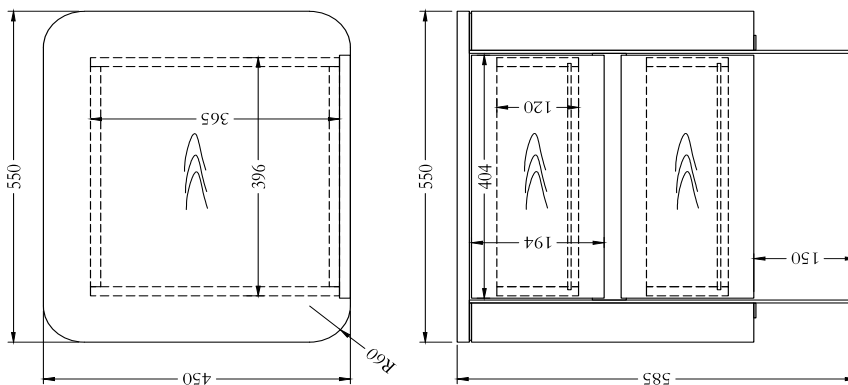

ECCOTRADING
DESIGN LONDON

LIZZI 2 DRAWER BEDSIDE

KN231202D

SPECIFICATIONS

Code: KN231202D

Size: 55 x 45 x 58.5cm High.

Spec: Chocolate Oak. Soft close drawers fully lined. Bronzed metal details.
For further details please click product link below to view webpage.

Product link: eccotradingdesignlondon.com/products/lizzi-2-drawer-bedside

Logistic details: Box size 63 x 53 x 65 cm Weight: 32 kg

Chelsea Harbour Design Centre.
G11 Ground Floor Design Centre East
London SW10 0XF