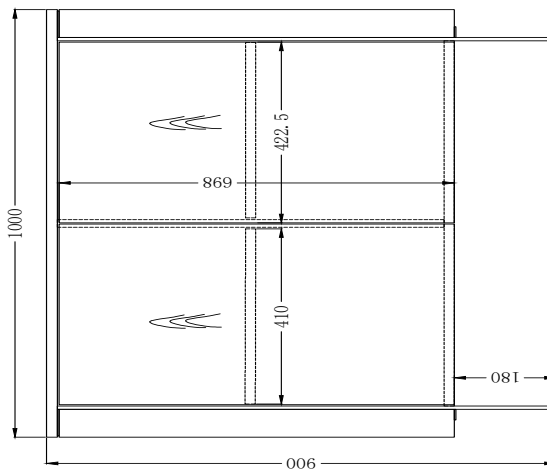

ECCOTRADING
DESIGN LONDON

LIZZI 2 DOOR CABINET

KN238416

SPECIFICATIONS

Code: KN238416

Size: 100 x 45 x 90cm High.

Spec: Nera Oak. Push system for doors. Bronzed metal details.

For further details please click product link below to view webpage.

Product link: eccotradingdesignlondon.com/products/lizzi-2-door-cabinet

Logistic details: Box size 107 x 52 x 97 cm Weight: 81 kg

Chelsea Harbour Design Centre.
G11 Ground Floor Design Centre East
London SW10 0XF