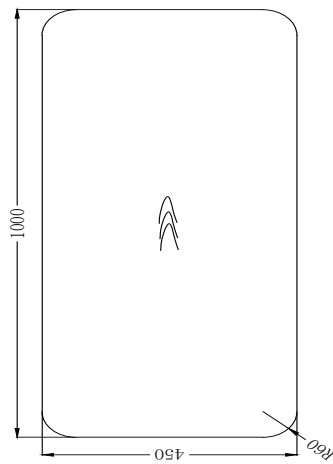

ECCOTRADING
DESIGN LONDON

LIZZI 2 DOOR CABINET

KN238416

SPECIFICATIONS

Code: KN238416

Size: 100 x 45 x 90cm High.

Spec: Nera Oak. Push system for doors. Bronzed metal details.

For further details please click product link below to view webpage.

Product link: eccotradingdesignlondon.com/products/lizzi-2-door-cabinet

Logistic details: Box size 107 x 52 x 97 cm Weight: 81 kg

Chelsea Harbour Design Centre.
G11 Ground Floor Design Centre East
London SW10 0XF