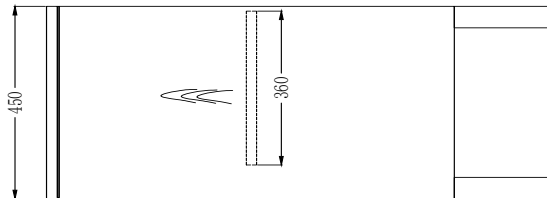

ECCOTRADING
DESIGN LONDON

LIZZI 2 DOOR CABINET

KN238416

SPECIFICATIONS

Code: KN238416

Size: 100 x 45 x 90cm High.

Spec: Nera Oak. Push system for doors. Bronzed metal details.

For further details please click product link below to view webpage.

Product link: eccotradingdesignlondon.com/products/lizzi-2-door-cabinet

Logistic details: Box size 107 x 52 x 97 cm Weight: 81 kg

Chelsea Harbour Design Centre.
G11 Ground Floor Design Centre East
London SW10 0XF