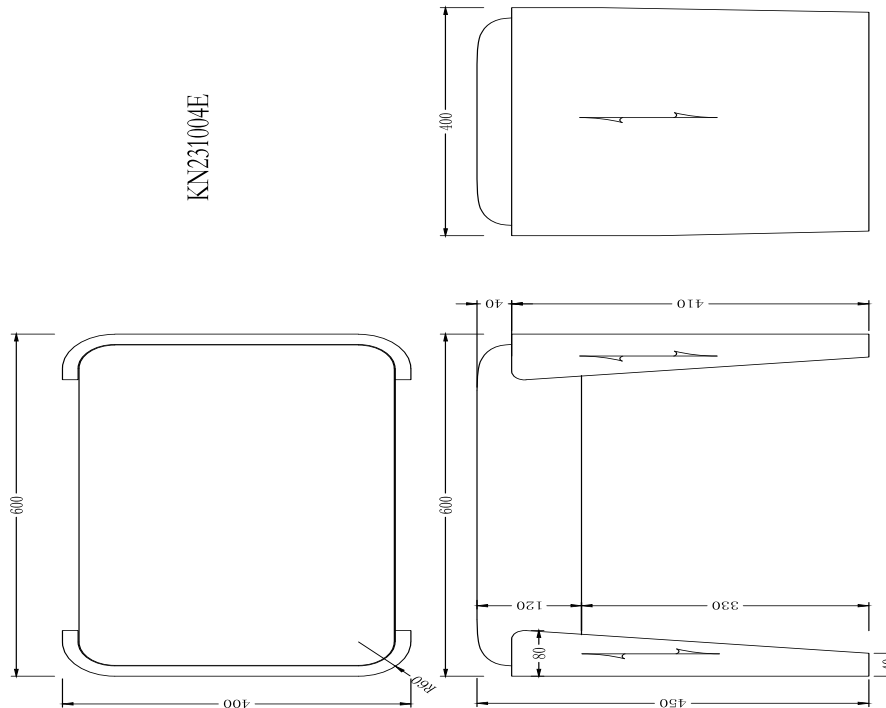

### SPECIFICATIONS

Code: KN231004E

Size: 60 x 40 x 45cm High.

Spec: Espresso Oak with Ivory fabric. Please enquire for COM.

For further details please click product link below to view webpage.

Product link: [eccotradingdesignlondon.com/products/kelly-stool](https://eccotradingdesignlondon.com/products/kelly-stool)

Logistic details: Box size 67 x 46 x 51 cm Weight: 9.3 kg

Chelsea Harbour Design Centre.  
G11 Ground Floor Design Centre East  
London SW10 0XF

E: [info@eccotrading.com](mailto:info@eccotrading.com)

T: +44 (203) 196 2730