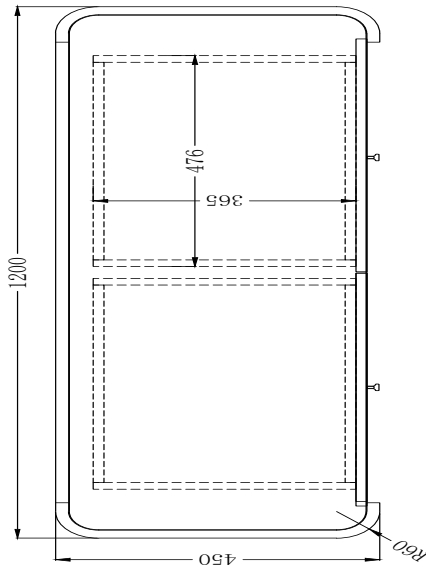

ECCOTRADING
DESIGN LONDON

KELLY CONSOLE

KN231003C

SPECIFICATIONS

Code: KN231003C

Size: 120 x 45 x 79cm High. Seat clearance 61cm.

Spec: Espresso Oak with ceramic marble top. Soft close drawers fully lined. Gilt metal handles.

For further details please click product link below to view webpage.

Product link: <https://eccotradingdesignlondon.com/products/kelly-console>

Logistic details: Box size 134 x 59 x 93 cm Weight: 68 kg

Chelsea Harbour Design Centre.
G11 Ground Floor Design Centre East
London SW10 0XF