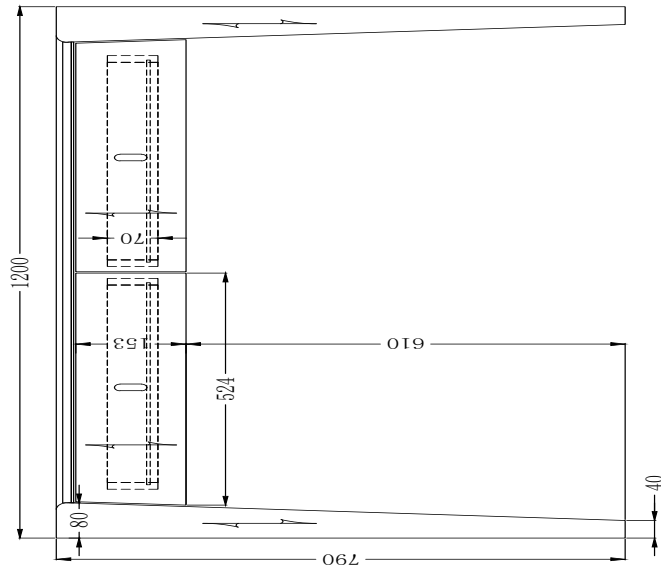

ECCOTRADING
DESIGN LONDON

KELLY CONSOLE

KN231003C

SPECIFICATIONS

Code: KN231003C

Size: 120 x 45 x 79cm High. Seat clearance 61cm.

Spec: Espresso Oak with ceramic marble top. Soft close drawers fully lined. Gilt metal handles.

For further details please click product link below to view webpage.

Product link: <https://eccotradingdesignlondon.com/products/kelly-console>

Logistic details: Box size 134 x 59 x 93 cm Weight: 68 kg

Chelsea Harbour Design Centre.
G11 Ground Floor Design Centre East
London SW10 0XF