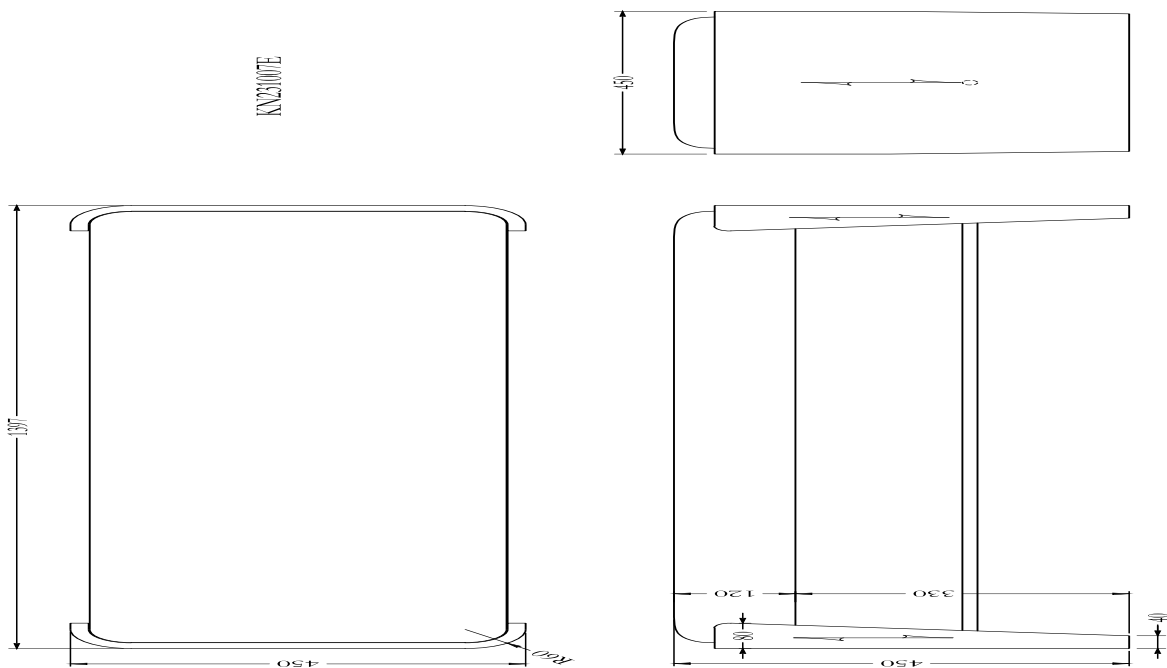

ECCOTRADING
DESIGN LONDON

KELLY BENCH

SPECIFICATIONS

Code: KN231007E

Size: 140 x 45 x 45cm High.

Spec: Espresso Oak with Ivory fabric. Please enquire for COM.

For further details please click product link below to view webpage.

Product link: eccotradingdesignlondon.com/products/kelly-bench

Logistic details: Box size 146 x 52 x 52 cm Weight: 17 kg

Chelsea Harbour Design Centre.
G11 Ground Floor Design Centre East
London SW10 0XF