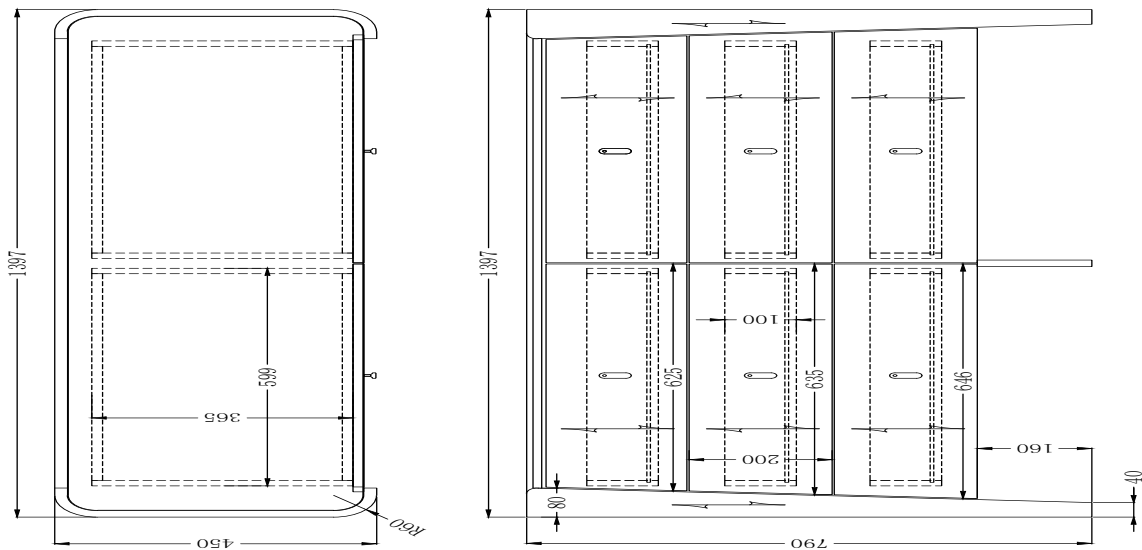

ECCOTRADING  
DESIGN LONDON

KELLY 6 DRAWER CHEST

KN231006C

### SPECIFICATIONS

Code: KN231006C

Size: 140 x 45 x 79cm High.

Spec: Espresso Oak with ceramic marble top. Soft close drawers fully lined. Gilt metal handles.  
For further details please click product link below to view webpage.

Product link: [eccotradingdesignlondon.com/products/kelly-6-drawer-chest](https://eccotradingdesignlondon.com/products/kelly-6-drawer-chest)

Logistic details: Box size 146 x 51 x 85 cm Weight: 113 kg

Chelsea Harbour Design Centre.  
G11 Ground Floor Design Centre East  
London SW10 0XF