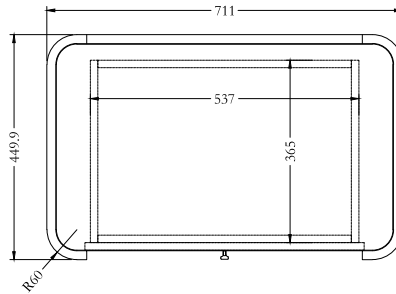

ECCOTRADING
DESIGN LONDON

KELLY 5 DRAWER TALL BOY

KN231005C

SPECIFICATIONS

Code: KN231005C

Size: 71 x 45 x 120cm High.

Spec: Espresso Oak with ceramic marble top. Soft close drawers fully lined. Gilt metal handles.

For further details please click product link below to view webpage.

Product link: eccotradingdesignlondon.com/products/kelly-5-drawer-tall-boy

Logistic details: Box size 77 x 51 x 125 cm Weight: 92 kg

Chelsea Harbour Design Centre.
G11 Ground Floor Design Centre East
London SW10 0XF