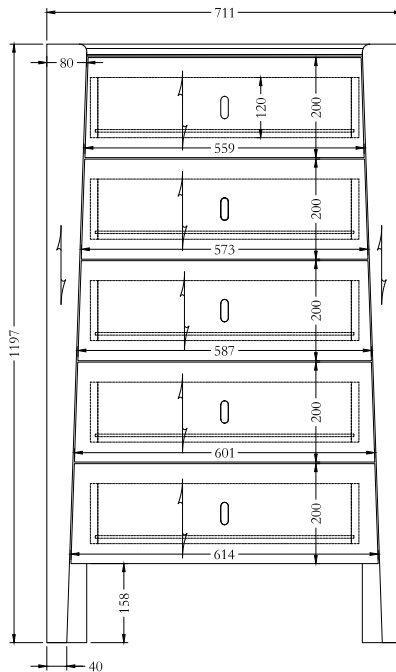

ECCOTRADING
DESIGN LONDON

KELLY 5 DRAWER TALL BOY

KN231005C

SPECIFICATIONS

Code: KN231005C

Size: 71 x 45 x 120cm High.

Spec: Espresso Oak with ceramic marble top. Soft close drawers fully lined. Gilt metal handles.

For further details please click product link below to view webpage.

Product link: eccotradingdesignlondon.com/products/kelly-5-drawer-tall-boy

Logistic details: Box size 77 x 51 x 125 cm Weight: 92 kg

Chelsea Harbour Design Centre.
G11 Ground Floor Design Centre East
London SW10 0XF