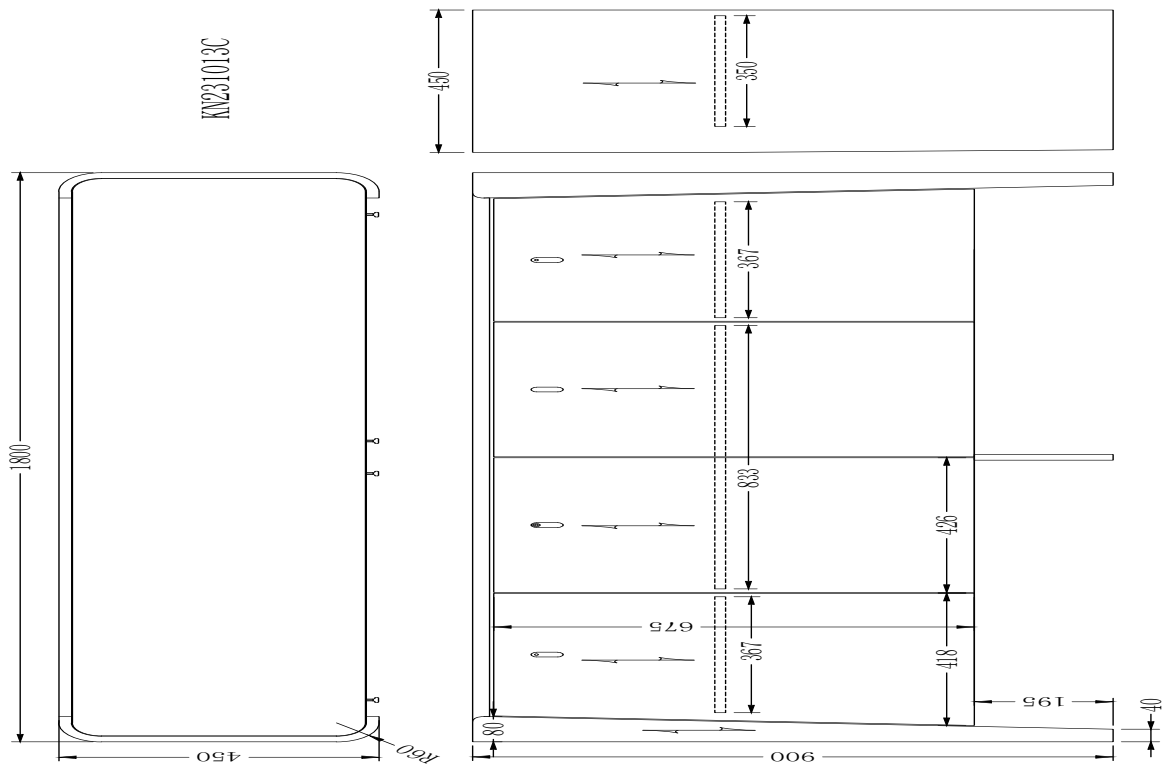

### SPECIFICATIONS

Code: KN231013C

Size: 180 x 45 x 90cm High.

Spec: Espresso Oak with ceramic marble top. Soft close doors. Gilt metal handles.

For further details please click product link below to view webpage.

Product link: [eccotradingdesignlondon.com/products/kelly-4-door-cabinet](https://eccotradingdesignlondon.com/products/kelly-4-door-cabinet)

Logistic details: Box size 186 x 51 x 97 cm Weight: 113 kg

Chelsea Harbour Design Centre.  
G11 Ground Floor Design Centre East  
London SW10 0XF