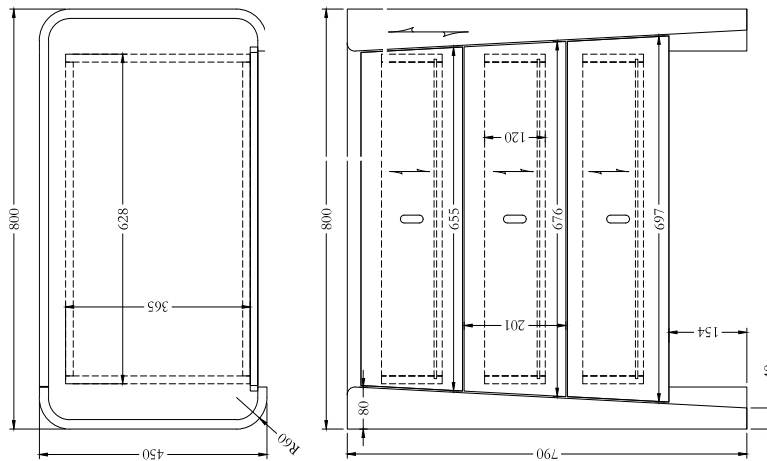

ECCOTRADING
DESIGN LONDON

KELLY 3 DRAWER CHEST

KN238413

SPECIFICATIONS

Code: KN238413

Size: 80 x 45 x 79cm High.

Spec: Espresso Oak with ceramic marble top. Soft close drawers fully lined. Gilt metal handles.
For further details please click product link below to view webpage.

Product link: <https://eccotradingdesignlondon.com/products/kelly-3-drawer-chest/>

Logistic details: Box size 87 x 52 x 85 cm Weight: 61 kg

Chelsea Harbour Design Centre.
G11 Ground Floor Design Centre East
London SW10 0XF