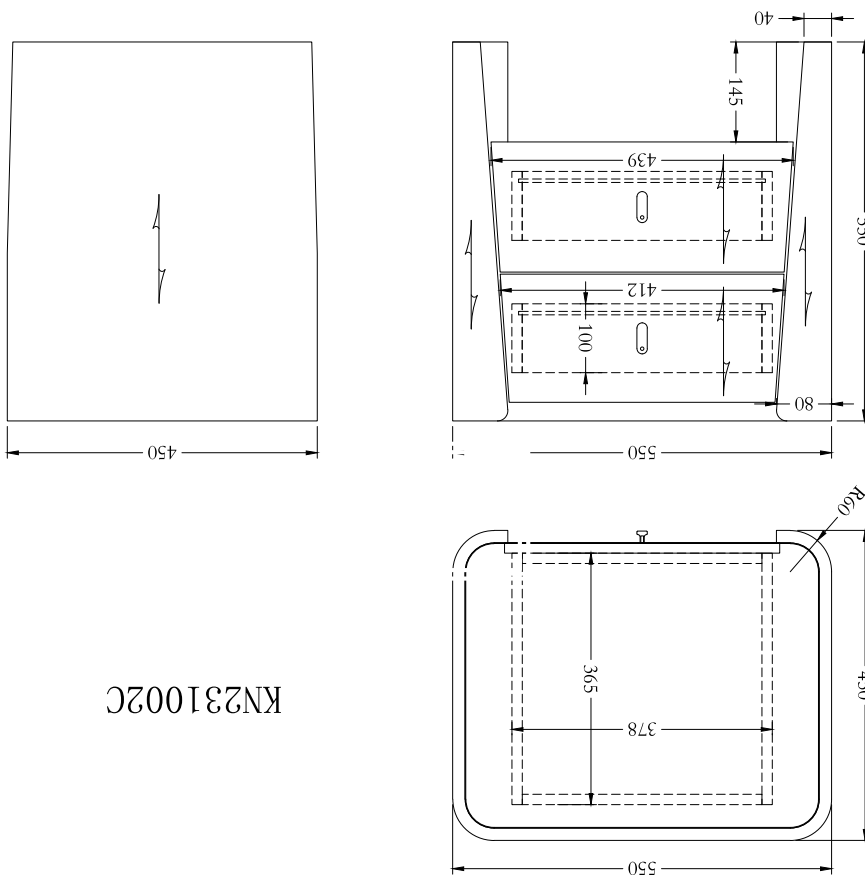

ECCOTRADING
DESIGNLONDON

KELLY 2 DRAWER BEDSIDE TABLE

KN231002C

SPECIFICATIONS

Code: KN231002C

Size: 55 x 45 x 55cm High.

Specs: Espresso Oak with ceramic marble top. Soft close drawers fully lined. Gilt metal handles.
For further details please click product link below to view webpage.

Product link: <http://eccotradingdesignlondon.com/products/kelly-2-drawer-bedside/>

Logistic details: Box size 64 x 54 x 67 cm Weight: 35 kg

Chelsea Harbour Design Centre.
G11 Ground Floor Design Centre East
London SW10 0XF