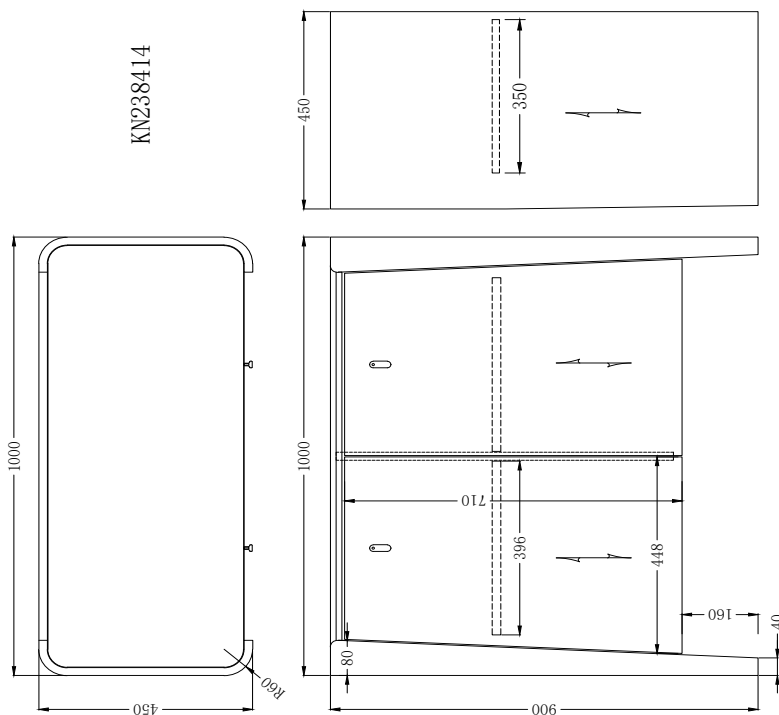

ECCOTRADING  
DESIGN LONDON

KELLY 2 DOOR CABINET

### SPECIFICATIONS

Code: KN238414

Size: 100 x 45 x 900cm High.

Spec: Espresso Oak with ceramic marble top. Soft close doors. Gilt metal handles.

For further details please click product link below to view webpage.

Product link: [eccotradingdesignlondon.com/products/kelly-2-door-cabinet](https://eccotradingdesignlondon.com/products/kelly-2-door-cabinet)

Logistic details: Box size 107 x 57 x 97 cm Weight: 76 kg

Chelsea Harbour Design Centre.  
G11 Ground Floor Design Centre East  
London SW10 0XF