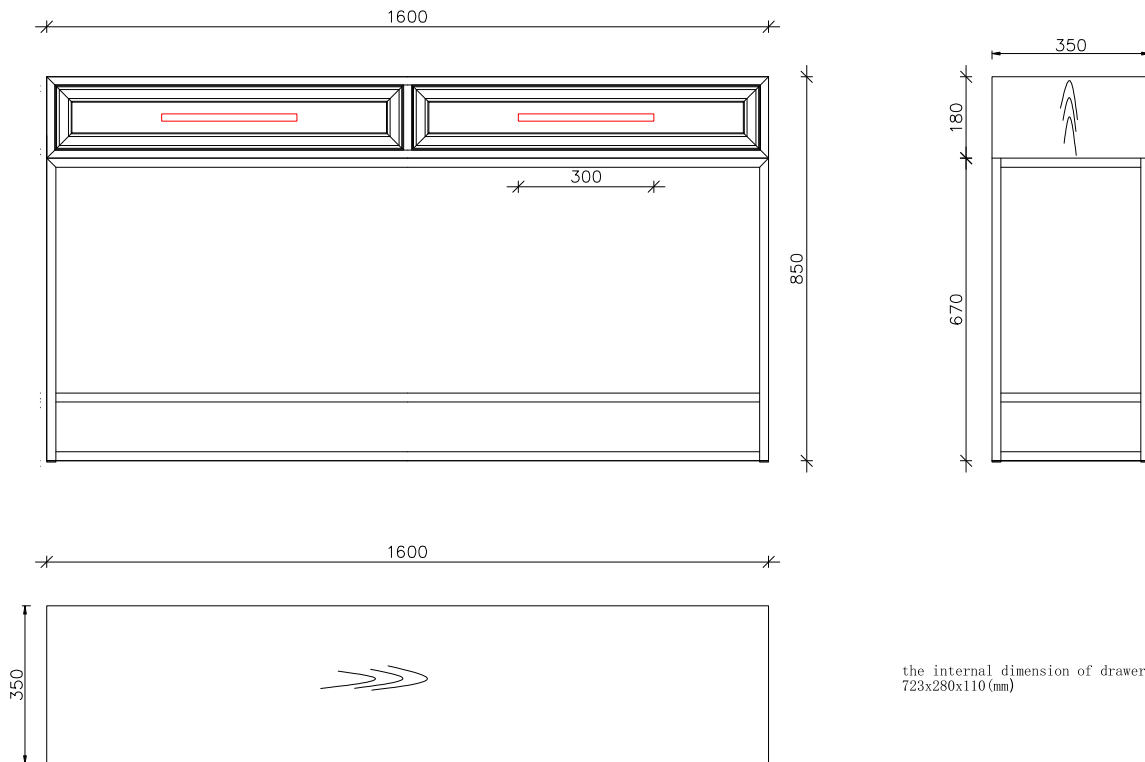

RENMIN CONSOLE GREY OAK 160CM

the internal dimension of drawer:
723x280x110 (mm)

SPECIFICATIONS

Code: HL6023-1-NK

Size: 160 x 35 x 85cm High.

Spec: Antique grey brushed oak. Gilt metal details.

For further details please click product link below to view webpage.

Product link <https://eccotradingdesignlondon.com/products/renmin-console-grey-oak-160cm/>

Logistic details: Box size 165X40X91 cm Weight: 47 kg

Chelsea Harbour Design Centre.
G11 Ground Floor Design Centre East
London SW10 0XF